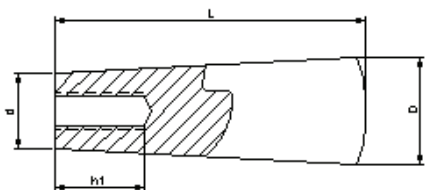

Karttionuppi

Materiaali: fenolipuristemassa, musta

TYYPPI	Kierre	L	h1	D	d
KN 55	M8	55	30	33	17,5
KN 85	M8 M8Ms M10 M10 Fe	85	30	30	21